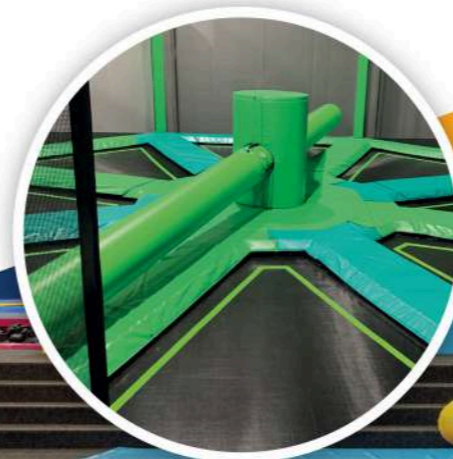

rugged. interactive

Surprising attractions!

Add unique elements to your trampoline park and surprise visitors over and over again. That's how you entertain visitors of all ages.

SpiderWall

Climb to the top like a spider, using both hands and feet. At the top of the six-metre-high tower is a bell. Challenge yourself and ring the bell! The auto-belay system enables visitors to climb safely. If they fall, the system reacts and ensures a soft landing.

Trapeze

Bring the attraction of the circus to your trampoline park: the Trapeze! A challenging attraction that allows your visitors to swing through the air.

Slides

No matter how old you are, slides are fun for everyone! Playlife has a wide range of slides in all kind of shapes and sizes. From small slides to spiral slides and family slides. TIP: combine a dropslide with a Airbag for extra thrills!

Sweeper

With a maximum of eight participants, you try to avoid the moving arms of the Sweeper by jumping over them or quickly ducking. Who can survive the longest?

Airtracks

Sport and fun go side by side at Playlife. AirTracks are the perfect example of this. These resilient, air-filled mats are often used by top athletes and gymnastics clubs, but are also very popular for trampoline parks.