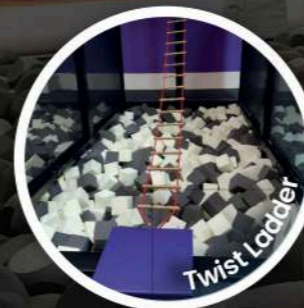

Airbag

Do the most fantastic tricks and always end up with a soft landing. The Airbag provides maxi-mum shock absorption so that your visitors can jump safely and do the coolest tricks. Very suitable in combination with a trampoline or jumping block and always delivered with a full-colour print!

Maincourt

The centerpiece of every trampoline park. The maincourt consists of a large number of linked trampolines, alternated with sloping trampolines or tumbling tracks. TIP: add obstacles or elements for even more fun!

Battle Beam

Foam Pit

Twist Ladder

Monkey Bars

Foampit

Improve your skills and jump from great heights in the foampit filled with soft foam blocks. A trampoline park isn't complete without this element! Moreover, this is a real eye-catcher and you can add challenging elements like a slackline!