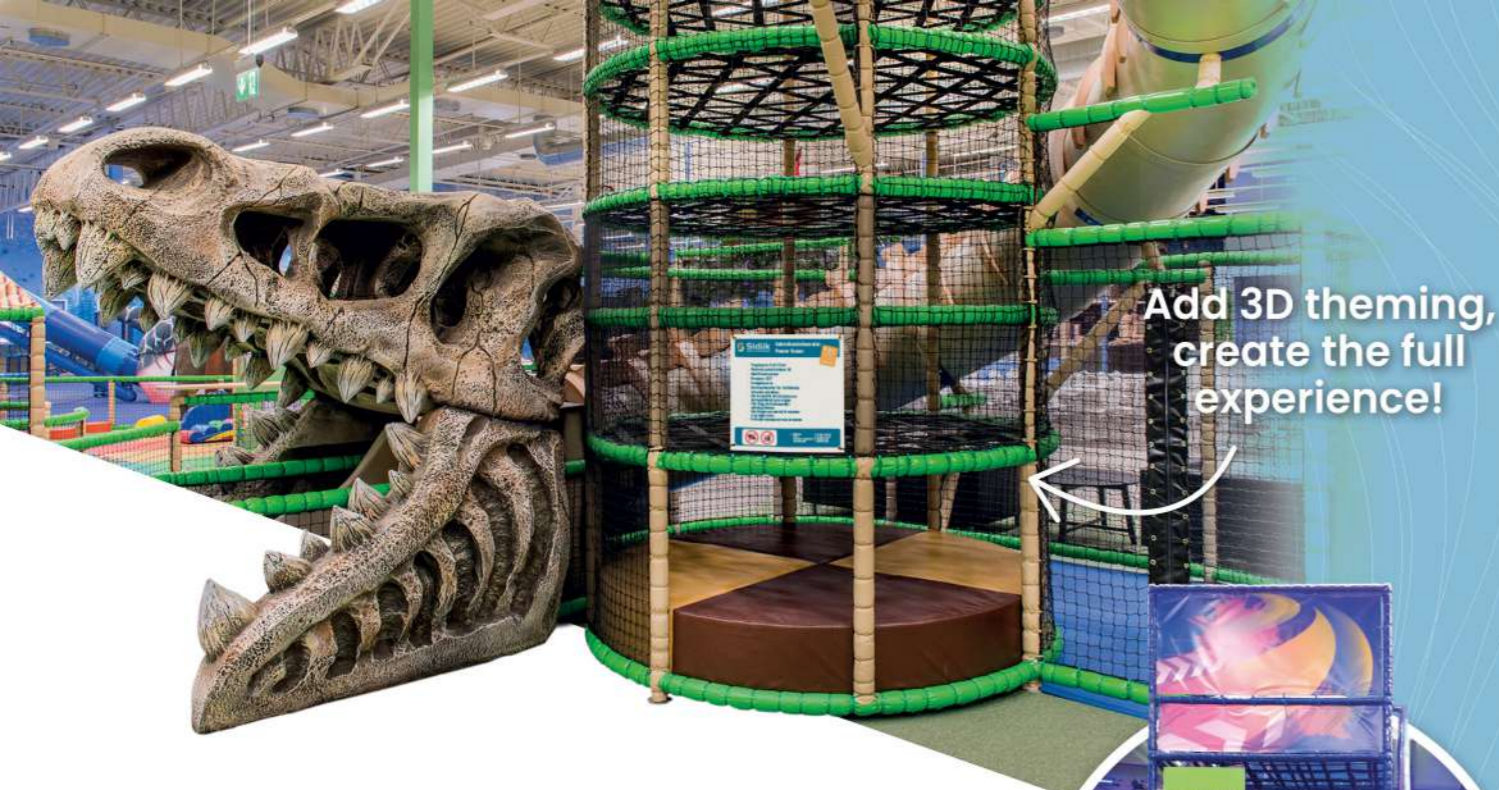

Get inspired!

Complete your indoor playground and discover Playlife's indoor play concepts. From challenging play structures and climbing equipment to surprising kidscorners for the little ones.

Play structures

The starting point for every indoor playground. For years, play structures have been a great success for indoor playgrounds and offer lots of fun for children aged 4-12. Climbing, clambering and crawling. This indoor climbing spectacle is guaranteed to provide hours of fun!

Add 3D theming,
create the full
experience!

Power Tower

Using elastic bands that look like a spider web, the children climb and clamber from top to bottom! This climbing tower can be used as a stand-alone attraction or can be integrated within a play structure.

Ball Pit Zone

A ball pit is the perfect addition to any indoor playground and offers a lot of fun for the little ones. Make the ball pit even more fun and add elements like a ball shower, the ball barrel game or ball shooters!