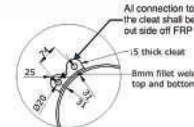

# MAGIC TREE

[playlife.sk](http://playlife.sk)

 playlife

3D VIEW OF THE ENTRANCE

ELEVATION OF NEW PLATFORM WIRE ROPE CONNECTIONS TO COLUMNS  
Scale 1:10

NET CLIMB DETAILS

PLAN VIEW

NET CLIMB EXPERIENCE

NET PLATFORM CLEAT  
THESE CLEATS SHALL BE PROJECTING OUT OF FRP

NOTE:  
FOR FINISHES SPECIFICATION  
REFER TO MATERIAL SCHEDULE

## KEY FACTS

- Body height: 100 cm min.
- Body weight: 130 kg max.
- Age group: from 4 years onwards
- Footprint: 105 sqm
- Height: 11 m
- Capacity: 60 guests
- Operators: 2 persons

Net Maze

Spiral Climb

Slide Entrance & Web Deck

The Magic Tree is designed to be a unique, central Net Climbing and Slide Attraction set up characterized by the following features: Non belayed climbing adventure along with a collective, self-contained Net System where the users emerge into the custom tree structure and towards the slide. A complex set up of net climbing tunnels, adventure bridges and obstacles.