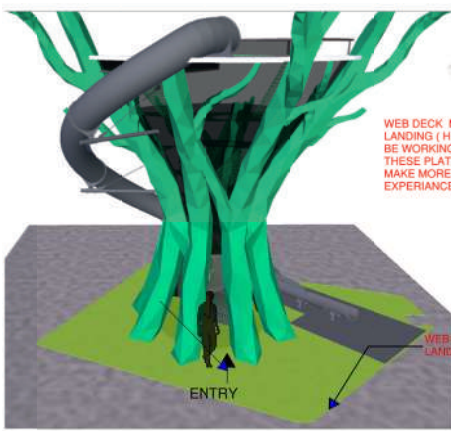

# MAGIC TREE

[playlife.sk](http://playlife.sk)

 playlife

3D VIEW OF THE ENTRANCE

ELEVATION OF NEW PLATFORM WIRE ROPE CONNECTIONS TO COLUMNS  
Scale 1:10

NET CLIMB DETAILS

PLAN VIEW

NET CLIMB EXPERIENCE

NET PLATFORM CLEAT  
THESE CLEATS SHALL BE PROJECTING OUT OF FRP

NOTE:  
FOR FINISHES SPECIFICATION  
REFER TO MATERIAL SCHEDULE

## KEY FACTS

- Body height: 100 cm min.
- Body weight: 130 kg max.
- Age group: from 4 years onwards
- Footprint: 105 sqm
- Height: 11 m
- Capacity: 60 guests
- Operators: 2 persons

Net Maze

Spiral Climb

Slide Entrance & Web Deck

The Magic Tree is designed to be a unique, central Net Climbing and Slide Attraction set up characterized by the following features: Non belayed climbing adventure along with a collective, self-contained Net System where the users emerge into the custom tree structure and towards the slide. A complex set up of net climbing tunnels, adventure bridges and obstacles.