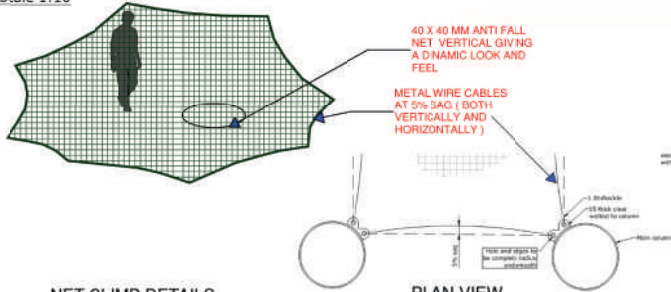

# MAGIC TREE

[playlife.sk](http://playlife.sk)

 playlife

3D VIEW OF THE ENTRANCE

ELEVATION OF NEW PLATFORM WIRE ROPE CONNECTIONS TO COLUMNS  
Scale 1:10

NET CLIMB DETAILS

PLAN VIEW

NET CLIMB EXPERIENCE

NET PLATFORM CLEAT  
THESE CLEATS SHALL BE PROJECTING OUT OF FRP

NOTE:  
FOR FINISHES SPECIFICATION  
REFER TO MATERIAL SCHEDULE

## KEY FACTS

- Body height: 100 cm min.
- Body weight: 130 kg max.
- Age group: from 4 years onwards
- Footprint: 105 sqm
- Height: 11 m
- Capacity: 60 guests
- Operators: 2 persons

Net Maze

Spiral Climb

Slide Entrance & Web Deck

The Magic Tree is designed to be a unique, central Net Climbing and Slide Attraction set up characterized by the following features: Non belayed climbing adventure along with a collective, self-contained Net System where the users emerge into the custom tree structure and towards the slide. A complex set up of net climbing tunnels, adventure bridges and obstacles.