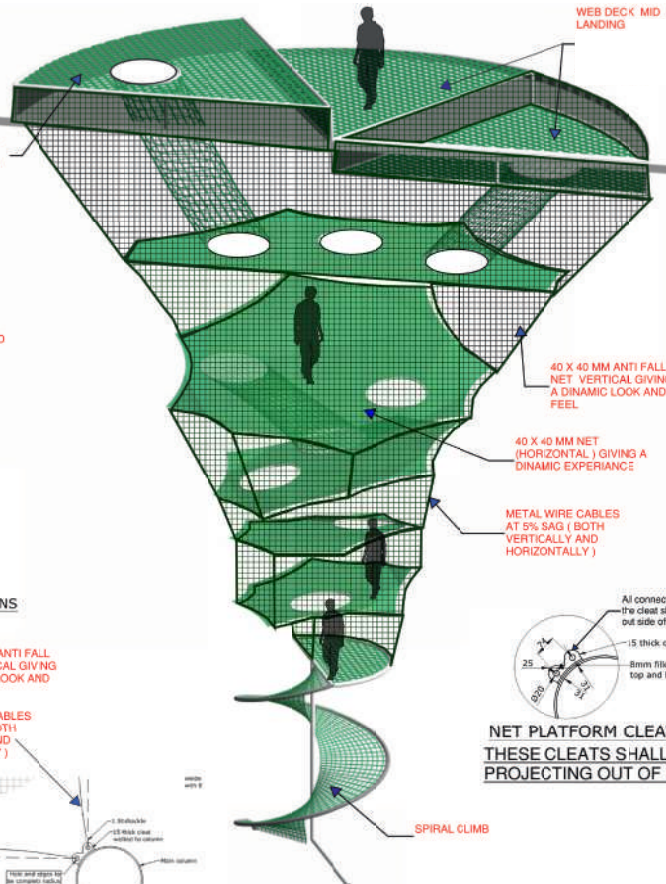

# MAGIC TREE

[playlife.sk](http://playlife.sk)

 playlife

3D VIEW OF THE ENTRANCE

ELEVATION OF NEW PLATFORM WIRE ROPE CONNECTIONS TO COLUMNS  
Scale 1:10

NET CLIMB DETAILS

PLAN VIEW

NET CLIMB EXPERIENCE

NET PLATFORM CLEAT  
THESE CLEATS SHALL BE PROJECTING OUT OF FRP

NOTE:  
FOR FINISHES SPECIFICATION  
REFER TO MATERIAL SCHEDULE

## KEY FACTS

- Body height: 100 cm min.
- Body weight: 130 kg max.
- Age group: from 4 years onwards
- Footprint: 105 sqm
- Height: 11 m
- Capacity: 60 guests
- Operators: 2 persons

Net Maze

Spiral Climb

Slide Entrance & Web Deck

The Magic Tree is designed to be a unique, central Net Climbing and Slide Attraction set up characterized by the following features: Non belayed climbing adventure along with a collective, self-contained Net System where the users emerge into the custom tree structure and towards the slide. A complex set up of net climbing tunnels, adventure bridges and obstacles.