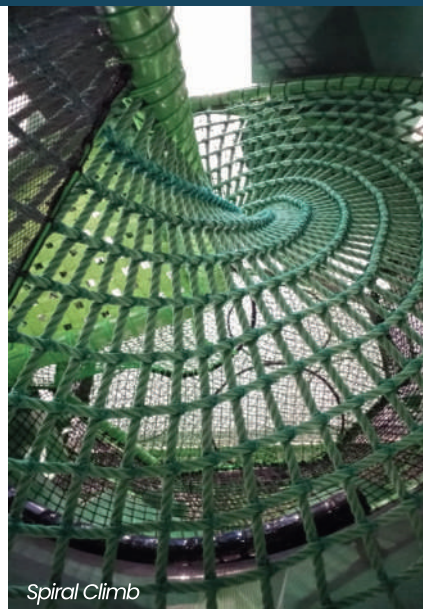

# MAGIC TREE

[playlife.sk](http://playlife.sk)

 playlife

3D VIEW OF THE ENTRANCE

ELEVATION OF NEW PLATFORM WIRE ROPE CONNECTIONS TO COLUMNS  
Scale 1:10

NET CLIMB DETAILS

PLAN VIEW

NET CLIMB EXPERIENCE

## KEY FACTS

- Body height: 100 cm min.
- Body weight: 130 kg max.
- Age group: from 4 years onwards
- Footprint: 105 sqm
- Height: 11 m
- Capacity: 60 guests
- Operators: 2 persons

Net Maze

Spiral Climb

Slide Entrance & Web Deck

The Magic Tree is designed to be a unique, central Net Climbing and Slide Attraction set up characterized by the following features: Non belayed climbing adventure along with a collective, self-contained Net System where the users emerge into the custom tree structure and towards the slide. A complex set up of net climbing tunnels, adventure bridges and obstacles.