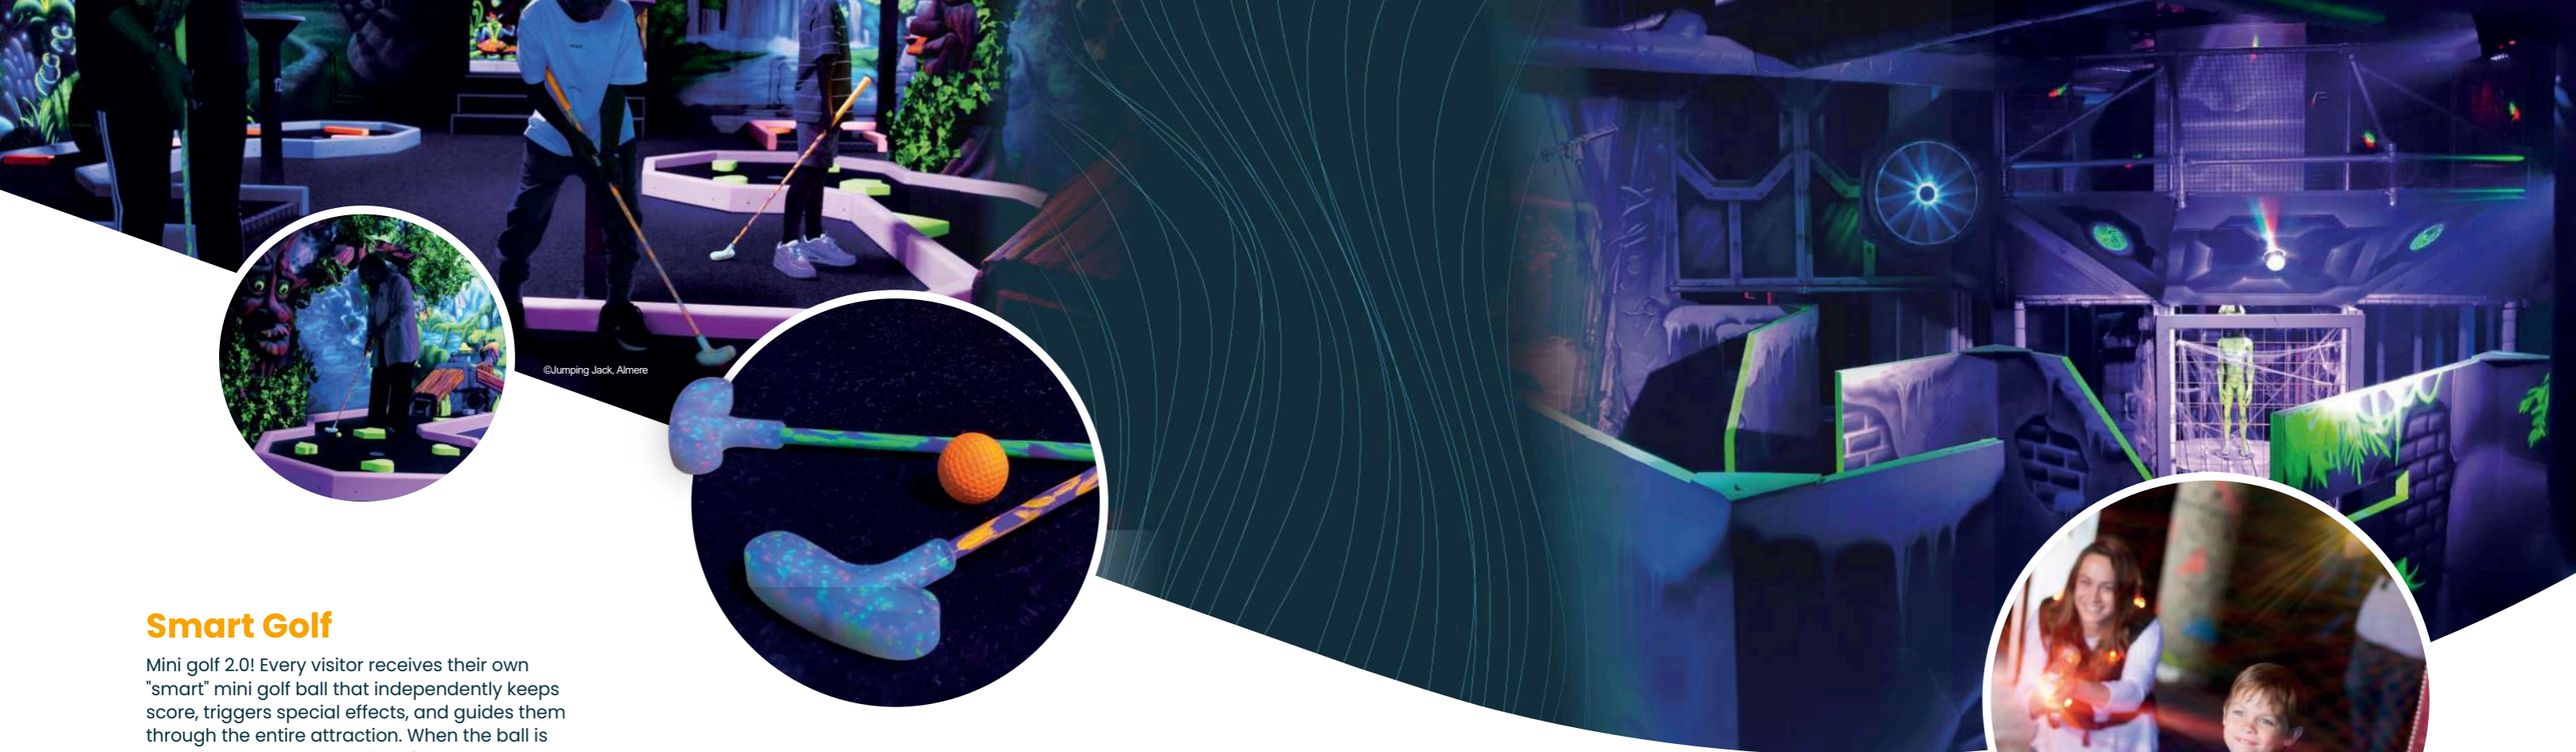

@Jumping Jack, Almere

Smart Golf

Mini golf 2.0! Every visitor receives their own "smart" mini golf ball that independently keeps score, triggers special effects, and guides them through the entire attraction. When the ball is placed on the starting point of the course, players receive instructions from the interactive environment. Smart Golf also works wonderfully in combination with our other mini golf concepts.