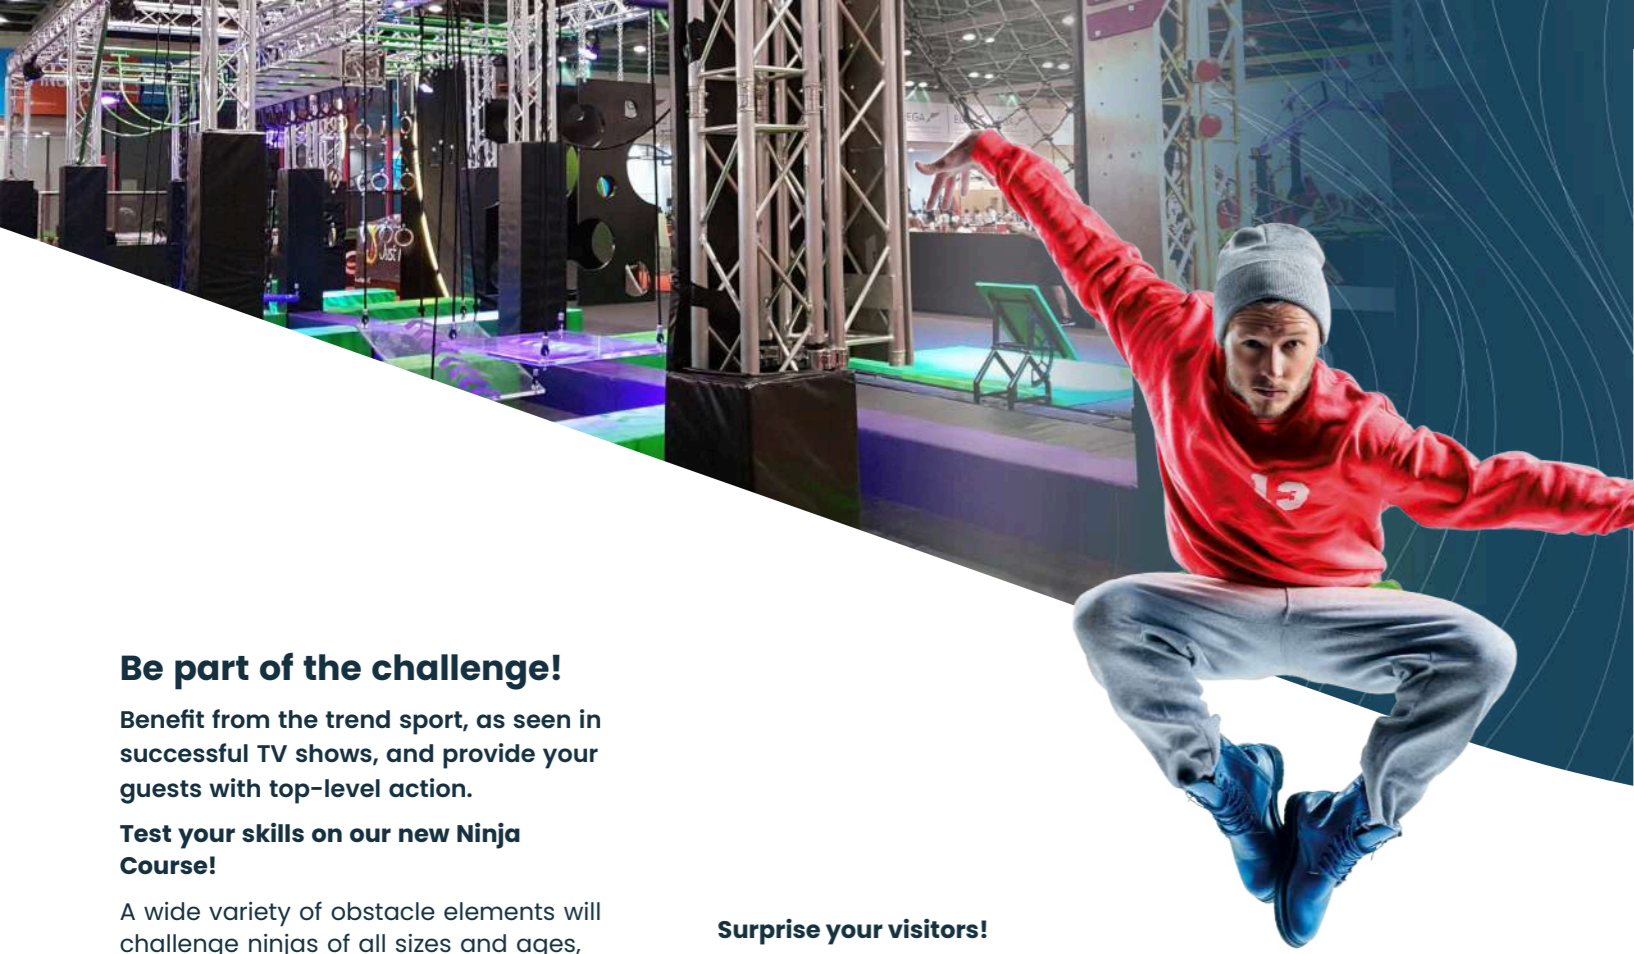

playlife-system.com

Be part of the challenge!

Benefit from the trend sport, as seen in successful TV shows, and provide your guests with top-level action.

Test your skills on our new Ninja Course!

A wide variety of obstacle elements will challenge ninjas of all sizes and ages, pushing their agility, endurance, strength, speed, and coordination to the limit. The difficulty level can be easily adjusted by modifying the course with simpler or more challenging obstacles.