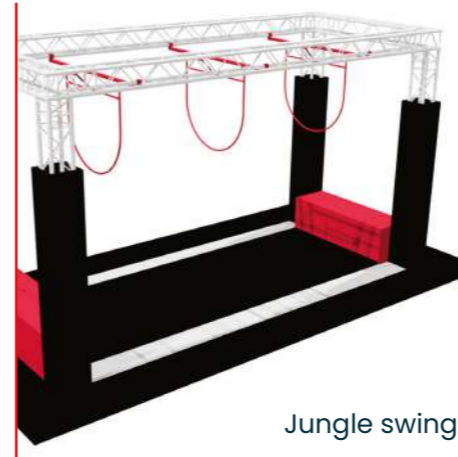

Selection of Playlife Ninja Obstacle Elements

Colors and sizes can be customized according to your preferences.

Angled steps

Sea of swings

Trapeze bars

Rope swing to cargo net

Floating bridge

Unstable bridge

Warped wall

Sea of toadstools

Cargo bags

Floating doors

Multiple rings

Double traverse box

Jungle swings

Balance beam

Spider wall

Climb Cubes

Ovals

Spinners

Rings and ropes

Pipeline

Wigglewalk

Ball poles