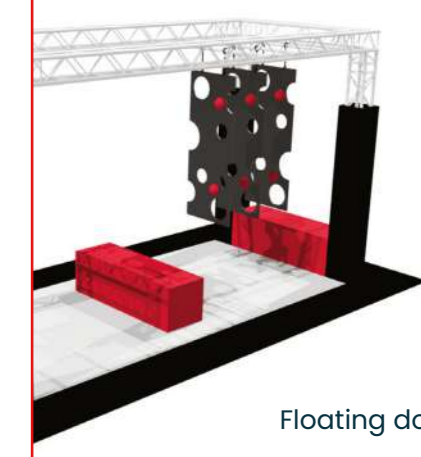

Selection of Playlife Ninja Obstacle Elements

Colors and sizes can be customized according to your preferences.

Angled steps

Sea of swings

Trapeze bars

Rope swing to cargo net

Floating bridge

Unstable bridge

Warped wall

Sea of toadstools

Cargo bags

Floating doors

Multiple rings

Double traverse box

Jungle swings

Balance beam