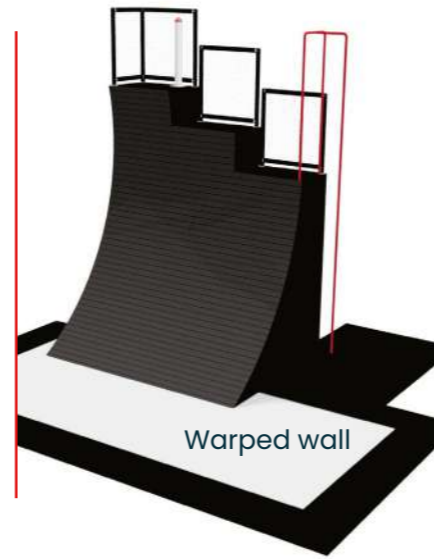

Selection of Playlife Ninja Obstacle Elements

Colors and sizes can be customized according to your preferences.

Angled steps

Sea of swings

Trapeze bars

Rope swing to cargo net

Floating bridge

Unstable bridge

Warped wall

Sea of toadstools

Cargo bags

Floating doors

Multiple rings

Double traverse box

Jungle swings

Balance beam