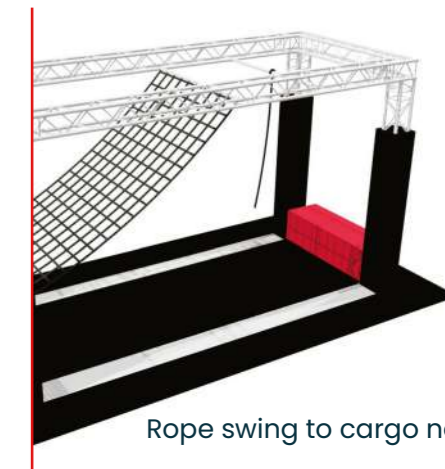

Selection of Playlife Ninja Obstacle Elements

Colors and sizes can be customized according to your preferences.

Angled steps

Sea of swings

Trapeze bars

Rope swing to cargo net

Floating bridge

Unstable bridge

Warped wall

Sea of toadstools

Cargo bags

Floating doors

Multiple rings

Double traverse box

Jungle swings

Balance beam