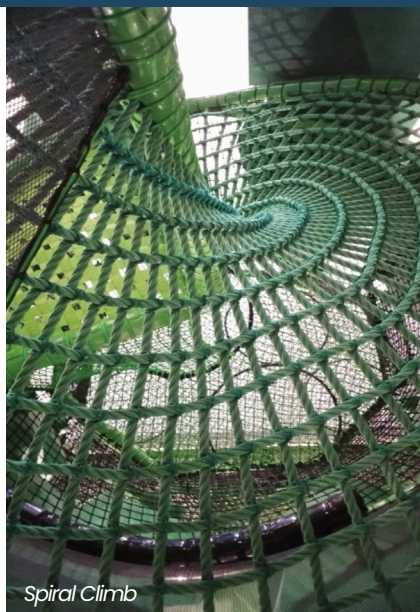

MAGIC TREE

playlife-system.com

 playlife

3D VIEW OF THE ENTRANCE

ELEVATION OF NEW PLATFORM WIRE ROPE CONNECTIONS TO COLUMNS
Scale 1:10

NET CLIMB DETAILS

PLAN VIEW

NET CLIMB EXPERIENCE

NET PLATFORM CLEAT
THESE CLEATS SHALL BE PROJECTING OUT OF FRP

NOTE:
FOR FINISHES SPECIFICATION
REFER TO MATERIAL SCHEDULE

KEY FACTS

Body height: 100 cm min.
 Body weight: 130 kg max.
 Age group: from 4 years onwards
 Footprint: 105 sqm
 Height: 11 m
 Capacity: 60 guests
 Operators: 2 persons

OBJECTIVES

- To offer a unique and safe attraction for kids and adults
- To promote physical balance and motor skills training a complex climbing circuit with the focus on a versatile custom attraction mix
- To create a memorable and enjoyable experience for the participants

Net Maze

Faceted Tree Structure

Spiral Climb

Slide Entrance & Web Deck

The Magic Tree is designed to be a unique, central Net Climbing and Slide Attraction set up characterized by the following features: Non belayed climbing adventure along with a collective, self-contained Net System where the users emerge into the custom tree structure and towards the slide. A complex set up of net climbing tunnels, adventure bridges and obstacles.