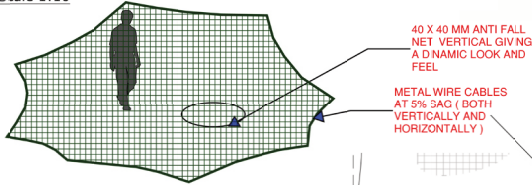

MAGIC TREE

playlife-system.com

 playlife

3D VIEW OF THE ENTRANCE

ELEVATION OF NEW PLATFORM WIRE ROPE CONNECTIONS TO COLUMNS
Scale 1:10

NET CLIMB DETAILS

PLAN VIEW

NET CLIMB EXPERIENCE

NET PLATFORM CLEAT
THESE CLEATS SHALL BE PROJECTING OUT OF FRP

NOTE:
FOR FINISHES SPECIFICATION
REFER TO MATERIAL SCHEDULE

KEY FACTS

Body height: 100 cm min.
 Body weight: 130 kg max.
 Age group: from 4 years onwards
 Footprint: 105 sqm
 Height: 11 m
 Capacity: 60 guests
 Operators: 2 persons

Net Maze

Faceted Tree Structure

Spiral Climb

Slide Entrance & Web Deck

The Magic Tree is designed to be a unique, central Net Climbing and Slide Attraction set up characterized by the following features: Non belayed climbing adventure along with a collective, self-contained Net System where the users emerge into the custom tree structure and towards the slide. A complex set up of net climbing tunnels, adventure bridges and obstacles.