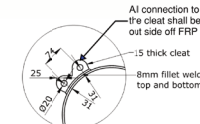

MAGIC TREE

playlife-system.com

 playlife

3D VIEW OF THE ENTRANCE

ELEVATION OF NEW PLATFORM WIRE ROPE CONNECTIONS TO COLUMNS
Scale 1:10

NET CLIMB DETAILS

PLAN VIEW

NET CLIMB EXPERIENCE

NET PLATFORM CLEAT
THESE CLEATS SHALL BE PROJECTING OUT OF FRP

NOTE:
FOR FINISHES SPECIFICATION
REFER TO MATERIAL SCHEDULE

KEY FACTS

Body height: 100 cm min.
 Body weight: 130 kg max.
 Age group: from 4 years onwards
 Footprint: 105 sqm
 Height: 11 m
 Capacity: 60 guests
 Operators: 2 persons

Net Maze

Faceted Tree Structure

Spiral Climb

Slide Entrance & Web Deck

The Magic Tree is designed to be a unique, central Net Climbing and Slide Attraction set up characterized by the following features: Non belayed climbing adventure along with a collective, self-contained Net System where the users emerge into the custom tree structure and towards the slide. A complex set up of net climbing tunnels, adventure bridges and obstacles.