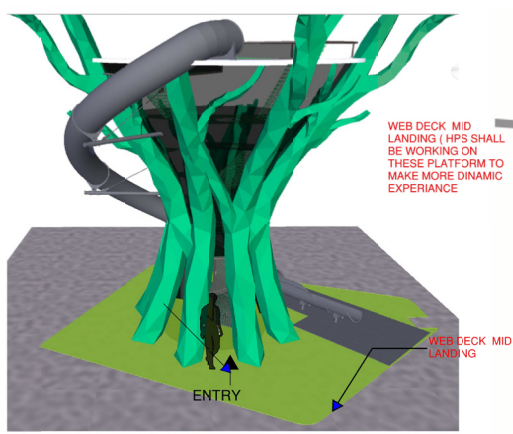

MAGIC TREE

playlife-system.com

 playlife

3D VIEW OF THE ENTRANCE

ELEVATION OF NEW PLATFORM WIRE ROPE CONNECTIONS TO COLUMNS
Scale 1:10

NET CLIMB DETAILS

PLAN VIEW

NET CLIMB EXPERIENCE

NET PLATFORM CLEAT
THESE CLEATS SHALL BE PROJECTING OUT OF FRP

NOTE:
FOR FINISHES SPECIFICATION
REFER TO MATERIAL SCHEDULE

KEY FACTS

Body height: 100 cm min.
 Body weight: 130 kg max.
 Age group: from 4 years onwards
 Footprint: 105 sqm
 Height: 11 m
 Capacity: 60 guests
 Operators: 2 persons

OBJECTIVES

- To offer a unique and safe attraction for kids and adults
- To promote physical balance and motor skills training a complex climbing circuit with the focus on a versatile custom attraction mix
- To create a memorable and enjoyable experience for the participants

Net Maze

Faceted Tree Structure

Spiral Climb

Slide Entrance & Web Deck

The Magic Tree is designed to be a unique, central Net Climbing and Slide Attraction set up characterized by the following features: Non belayed climbing adventure along with a collective, self-contained Net System where the users emerge into the custom tree structure and towards the slide. A complex set up of net climbing tunnels, adventure bridges and obstacles.