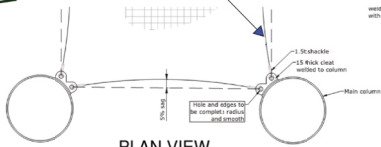

MAGIC TREE

playlife-system.com

 playlife

3D VIEW OF THE ENTRANCE

ELEVATION OF NEW PLATFORM WIRE ROPE CONNECTIONS TO COLUMNS
Scale 1:10

NET CLIMB DETAILS

PLAN VIEW

NET CLIMB EXPERIENCE

NET PLATFORM CLEAT
THESE CLEATS SHALL BE PROJECTING OUT OF FRP

NOTE:
FOR FINISHES SPECIFICATION
REFER TO MATERIAL SCHEDULE

KEY FACTS

Body height: 100 cm min.
 Body weight: 130 kg max.
 Age group: from 4 years onwards
 Footprint: 105 sqm
 Height: 11 m
 Capacity: 60 guests
 Operators: 2 persons

Net Maze

Faceted Tree Structure

Spiral Climb

Slide Entrance & Web Deck

The Magic Tree is designed to be a unique, central Net Climbing and Slide Attraction set up characterized by the following features: Non belayed climbing adventure along with a collective, self-contained Net System where the users emerge into the custom tree structure and towards the slide. A complex set up of net climbing tunnels, adventure bridges and obstacles.