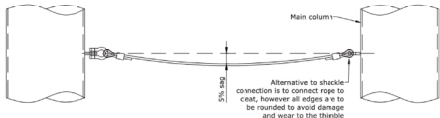

MAGIC TREE

playlife-system.com

 playlife

3D VIEW OF THE ENTRANCE

ELEVATION OF NEW PLATFORM WIRE ROPE CONNECTIONS TO COLUMNS
Scale 1:10

NET CLIMB DETAILS

PLAN VIEW

NET CLIMB EXPERIENCE

NET PLATFORM CLEAT
THESE CLEATS SHALL BE PROJECTING OUT OF FRP

NOTE:
FOR FINISHES SPECIFICATION
REFER TO MATERIAL SCHEDULE

KEY FACTS

Body height: 100 cm min.
 Body weight: 130 kg max.
 Age group: from 4 years onwards
 Footprint: 105 sqm
 Height: 11 m
 Capacity: 60 guests
 Operators: 2 persons

Net Maze

Faceted Tree Structure

Spiral Climb

Slide Entrance & Web Deck

The Magic Tree is designed to be a unique, central Net Climbing and Slide Attraction set up characterized by the following features: Non belayed climbing adventure along with a collective, self-contained Net System where the users emerge into the custom tree structure and towards the slide. A complex set up of net climbing tunnels, adventure bridges and obstacles.