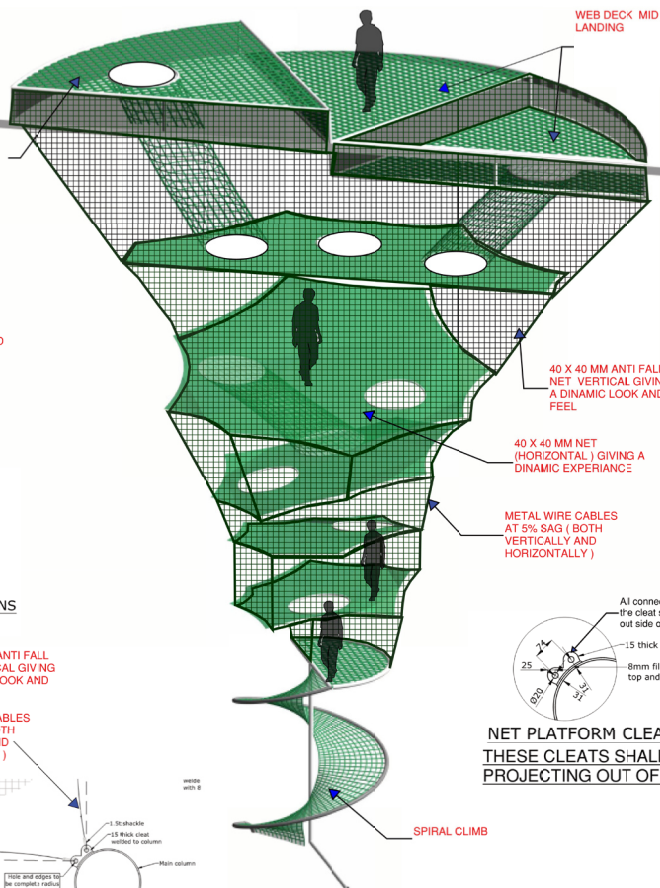

MAGIC TREE

playlife-system.com

 playlife

3D VIEW OF THE ENTRANCE

ELEVATION OF NEW PLATFORM WIRE ROPE CONNECTIONS TO COLUMNS
Scale 1:10

NET CLIMB DETAILS

PLAN VIEW

NET CLIMB EXPERIENCE

NET PLATFORM CLEAT
THESE CLEATS SHALL BE PROJECTING OUT OF FRP

NOTE:
FOR FINISHES SPECIFICATION
REFER TO MATERIAL SCHEDULE

KEY FACTS

Body height: 100 cm min.
 Body weight: 130 kg max.
 Age group: from 4 years onwards
 Footprint: 105 sqm
 Height: 11 m
 Capacity: 60 guests
 Operators: 2 persons

OBJECTIVES

- To offer a unique and safe attraction for kids and adults
- To promote physical balance and motor skills training a complex climbing circuit with the focus on a versatile custom attraction mix
- To create a memorable and enjoyable experience for the participants

Net Maze

Faceted Tree Structure

Spiral Climb

Slide Entrance & Web Deck

The Magic Tree is designed to be a unique, central Net Climbing and Slide Attraction set up characterized by the following features: Non belayed climbing adventure along with a collective, self-contained Net System where the users emerge into the custom tree structure and towards the slide. A complex set up of net climbing tunnels, adventure bridges and obstacles.