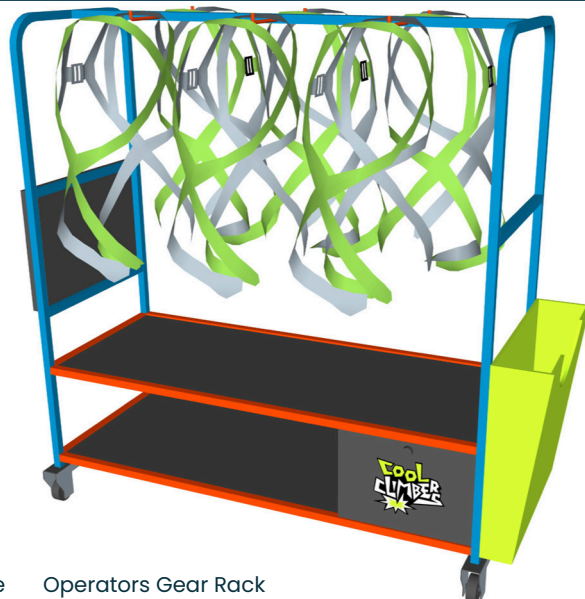

Belay Gate (Front)

Belay Gate (Back)

Climbing Wall Identification Plate

Operators Gear Rack

Cool Climbers is an attraction ideal for Indoor and Outdoor locations such as Family Entertainment Centers, Adventure Parks, Fitness Centers, and more. It is a perfect solution for the leisure and entertainment businesses looking to introduce new attractions to their guests or to expand their activities beyond what they currently offer.