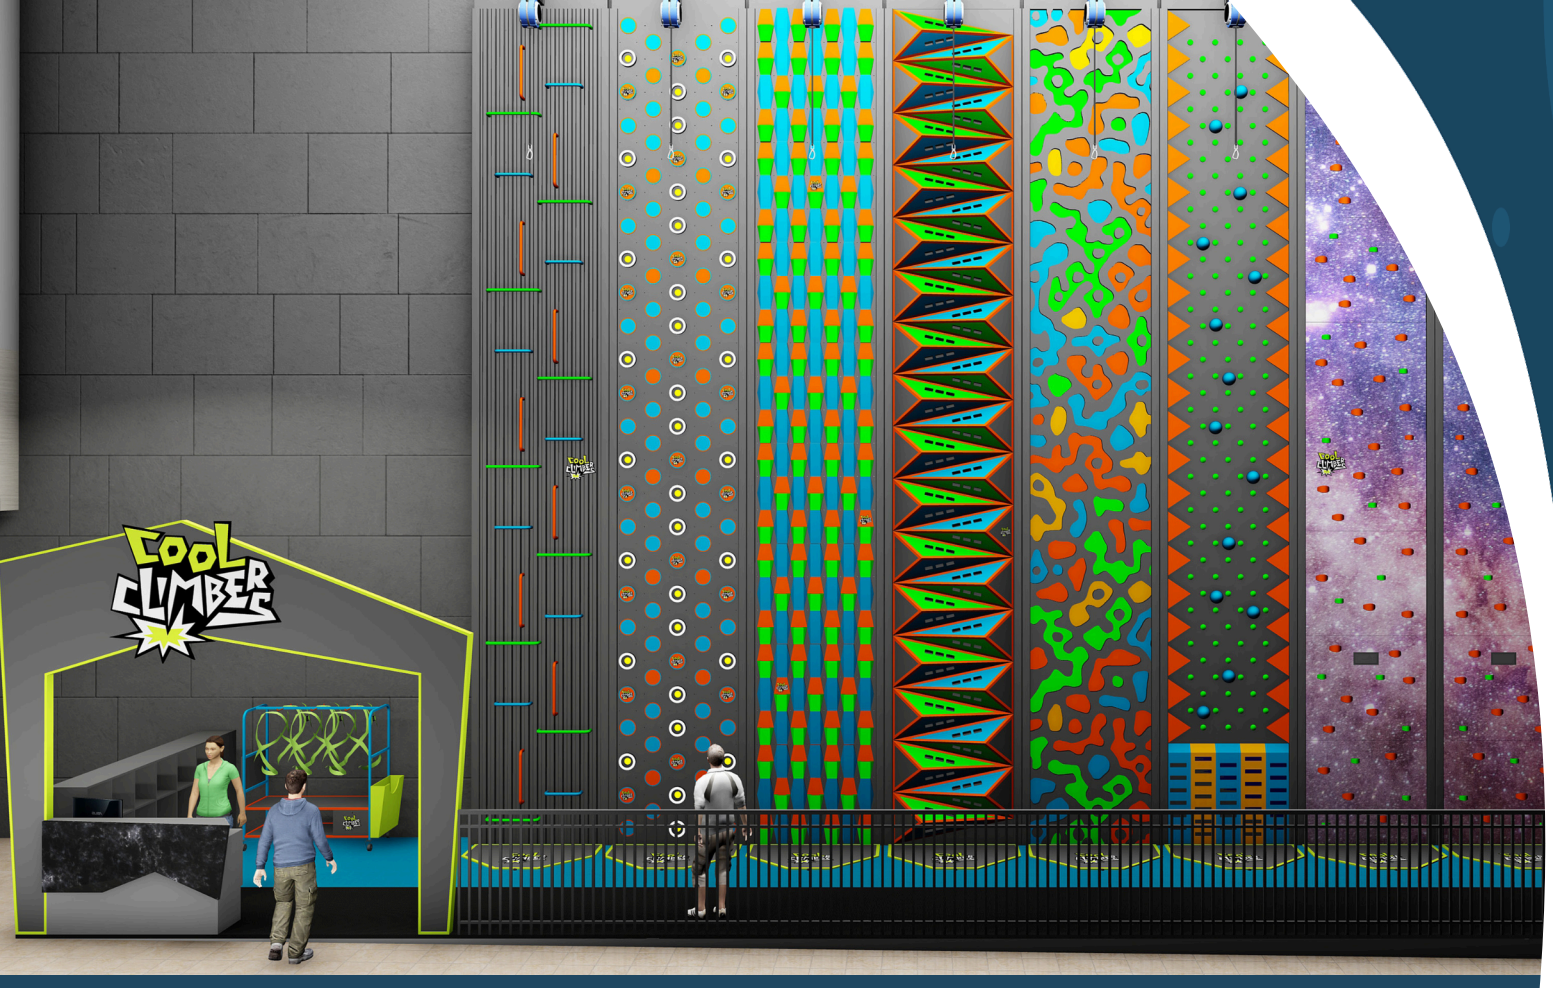

playlife-system.com

KEY FACTS

Body height: 110 cm min.
 Body weight: 15 kg min.-130 kg max.
 Age group: from 6 years onwards
 Footprint: ±9.0 sqm/wall
 (including safety distance)
 Wall height: 6.5 m min.
 Standard heights: 6 m, 7 m, 8 m, 10 m
 Capacity: 1 guest per wall

Belay Gate (Front)

Belay Gate (Back)

Climbing Wall Identification Plate

Operators Gear Rack

Cool Climbers is an attraction ideal for Indoor and Outdoor locations such as Family Entertainment Centers, Adventure Parks, Fitness Centers, and more. It is a perfect solution for the leisure and entertainment businesses looking to introduce new attractions to their guests or to expand their activities beyond what they currently offer.